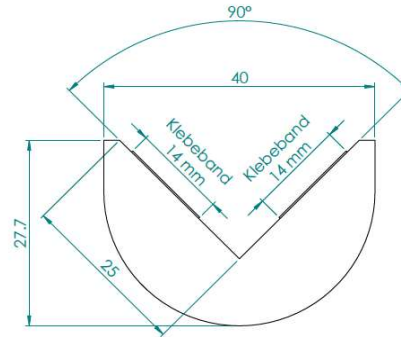

NOMA® PROTECT WARNING PROFILES

PRODUCT DATA

TYP A 1000mm Standard

COLOUR	Yellow/black
LENGTH OF PROFILE	1.000 mm +10/-2mm
MATERIAL	PU
ADHESIVE STRENGTH	30N/25mm
FIRE RESISTANCE	ISO 11925-2 (Classe E)

Type	A	B	C	Item Code	m /	Pallet content	EAN
	mm	mm	mm		m	m	
A	27,7 ± 1	40 ± 1	25 ± 1	3044628	6	240	5412488357883

NMC sa
Gert-Noël-Strasse B - 4731 Eynatten
Tel.: +32 87 85 85 00
Fax: +32 87 85 83 55
E-Mail: info@nmc.eu

www.nmc-nomafoam.com