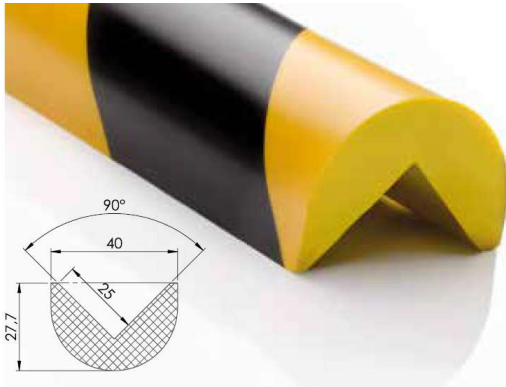

NOMA® PROTECT WARNING PROFILES

PRODUCT DATA

TYP A 1000mm Standard

COLOUR	Yellow/black
LENGTH OF PROFILE	1.000 mm +10/-2mm
MATERIAL	PU
ADHESIVE STRENGTH	30N/25mm
FIRE RESISTANCE	ISO 11925-2 (Classe E)

Type	A	B	C	Item Code	m /	Pallet content	EAN
	mm	mm	mm		m	m	
A	27,7 ± 1	40 ± 1	25 ± 1	3044628	6	240	5412488357883

NMC sa
Gert-Noël-Strasse B - 4731 Eynatten
Tel.: +32 87 85 85 00
Fax: +32 87 85 83 55
E-Mail: info@nmc.eu

www.nmc-nomafoam.com