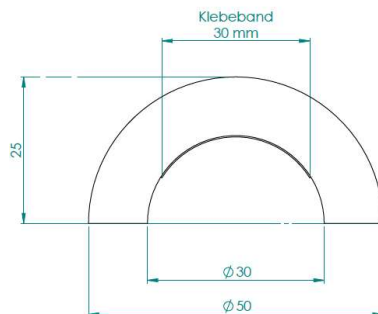

NOMA® PROTECT WARNING PROFILES

PRODUCT DATA

TYP R30 1000mm Standard

COLOUR	Yellow/black
LENGTH OF PROFILE	1.000 mm +10/-2mm
MATERIAL	PU
ADHESIVE STRENGTH	30N/25mm
FIRE RESISTANCE	ISO 11925-2 (Classe E)

m³ / = 0,01

1030 * 130 * 80 mm

Type	A	B	C	Item Code	m /	Pallet content	EAN
	mm	mm	mm		m	m	
R30	25 ± 1	50 ± 1	30 ± 1	3044629	6	240	5412488357890

NMC sa
Gert-Noël-Strasse B - 4731 Eynatten
Tel.: +32 87 85 85 00
Fax: +32 87 85 83 55
E-Mail: info@nmc.eu

www.nmc-nomafoam.com

**SOLUTIONS
FOR INDUSTRIES**