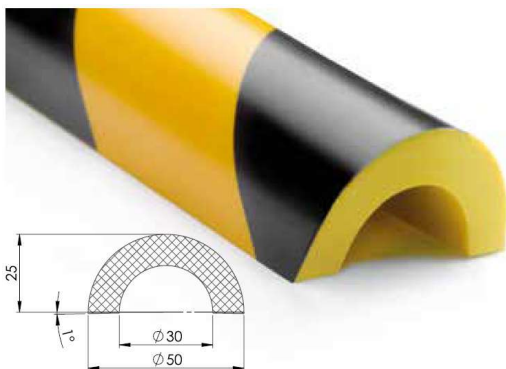

NOMA® PROTECT WARNING PROFILES

PRODUCT DATA

TYP R30 1000mm Standard

COLOUR	Yellow/black
LENGTH OF PROFILE	1.000 mm +10/-2mm
MATERIAL	PU
ADHESIVE STRENGTH	30N/25mm
FIRE RESISTANCE	ISO 11925-2 (Classe E)

m³ / = 0,01

1030 * 130 * 80 mm

Type	A	B	C	Item Code	m /	Pallet content	EAN
	mm	mm	mm		m	m	
R30	25 ± 1	50 ± 1	30 ± 1	3044629	6	240	5412488357890

NMC sa
Gert-Noël-Strasse B - 4731 Eynatten
Tel.: +32 87 85 85 00
Fax: +32 87 85 83 55
E-Mail: info@nmc.eu

www.nmc-nomafoam.com

**SOLUTIONS
FOR INDUSTRIES**