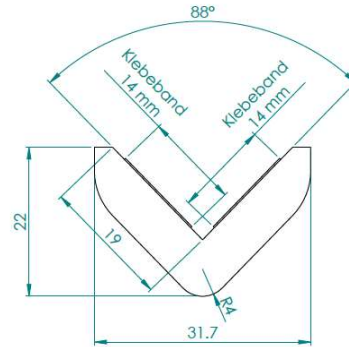

NOMA® PROTECT WARNING PROFILES

PRODUCT DATA

TYP E 1000mm Standard

COLOUR	Yellow/black
LENGTH OF PROFILE	1.000 mm +10/-2mm
MATERIAL	PU
ADHESIVE STRENGTH	30N/25mm
FIRE RESISTANCE	ISO 11925-2 (Classe E)

m3 / = 0,01

1030 * 130 * 80 mm

Type	A mm	B mm	C mm	Item Code	m / m	Pallet content m	EAN
E	22 ± 1	31,7 ± 1	19 ± 1	3044630	12	480	5412488357906

NMC sa
Gert-Noël-Strasse B - 4731 Eynatten
Tel.: +32 87 85 85 00
Fax: +32 87 85 83 55
E-Mail: info@nmc.eu

www.nmc-nomafoam.com

**SOLUTIONS
FOR INDUSTRIES**