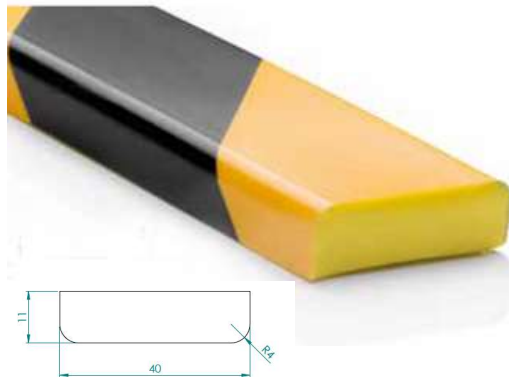

NOMA® PROTECT WARNING PROFILES

PRODUCT DATA

TYP F 1000mm Standard

COLOUR	Yellow/black
LENGTH OF PROFILE	1.000 mm +10/-2mm
MATERIAL	PU
ADHESIVE STRENGTH	30N/25mm
FIRE RESISTANCE	ISO 11925-2 (Classe E)

Type	A mm	B mm	Item Code	m / m	Pallet content m	EAN
F	11 ± 1	40 ± 1	3044631	12	480	5412488357913

NMC sa
Gert-Noël-Strasse B - 4731 Eynatten
Tel.: +32 87 85 85 00
Fax: +32 87 85 83 55
E-Mail: info@nmc.eu

www.nmc-nomafoam.com