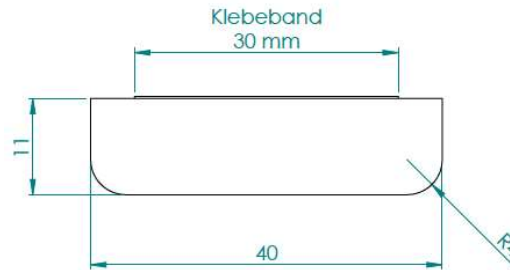

NOMA® PROTECT WARNING PROFILES

PRODUCT DATA

TYP F 1000mm Standard

COLOUR	Yellow/black
LENGTH OF PROFILE	1.000 mm +10/-2mm
MATERIAL	PU
ADHESIVE STRENGTH	30N/25mm
FIRE RESISTANCE	ISO 11925-2 (Classe E)

Type	A mm	B mm	Item Code	m / m	Pallet content m	EAN
F	11 ± 1	40 ± 1	3044631	12	480	5412488357913

NMC sa
Gert-Noël-Strasse B - 4731 Eynatten
Tel.: +32 87 85 85 00
Fax: +32 87 85 83 55
E-Mail: info@nmc.eu

www.nmc-nomafoam.com