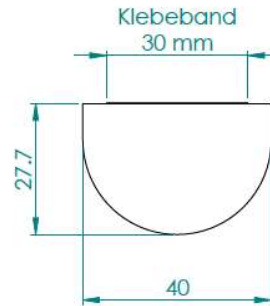

NOMA® PROTECT WARNING PROFILES

PRODUCT DATA

TYP C 1000mm Standard

COLOUR	Yellow/black
LENGTH OF PROFILE	1.000 mm +10/-2mm
MATERIAL	PU
ADHESIVE STRENGTH	30N/25mm
FIRE RESISTANCE	ISO 11925-2 (Classe E)

m³ / = 0,01

1030 * 130 * 80 mm

Type	A	B	Item Code	m /	Pallet content	EAN
	mm	mm		m	m	
C	27,7 ± 1	40 ± 1	3044727	6	240	5412488357920

NMC sa
Gerl-Noël-Strasse B - 4731 Eynatten
Tel.: +32 87 85 85 00
Fax: +32 87 85 83 55
E-Mail: info@nmc.eu

www.nmc-nomafoam.com

**SOLUTIONS
FOR INDUSTRIES**